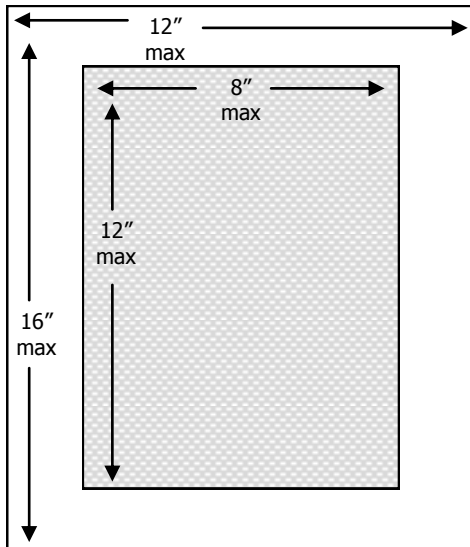

Image and Mount Sizes

"A4" photograph entries

The maximum image size to be 8" x 12"; the maximum mount size to be 12" x 16"

"A3" photograph entries

The maximum image size to be 20" x 16", including mount or minimum of 9" on the longest side.