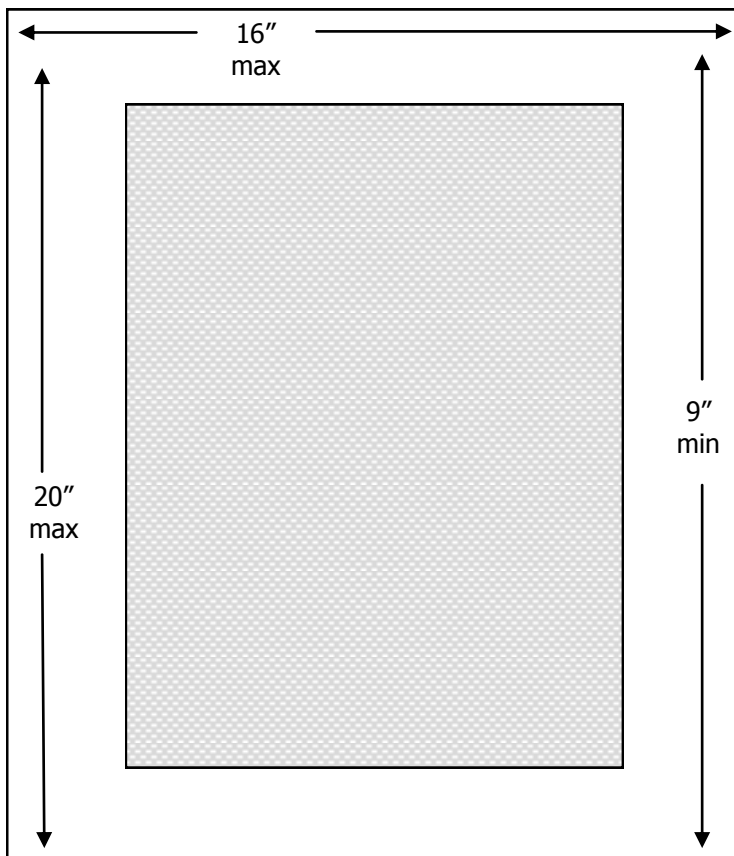

Image and Mount Sizes

"A4" photograph entries

The maximum image size to be 8" x 12"; the maximum mount size to be 12" x 16"

"A3" photograph entries

The maximum image size to be 20" x 16", including mount or minimum of 9" on the longest side.